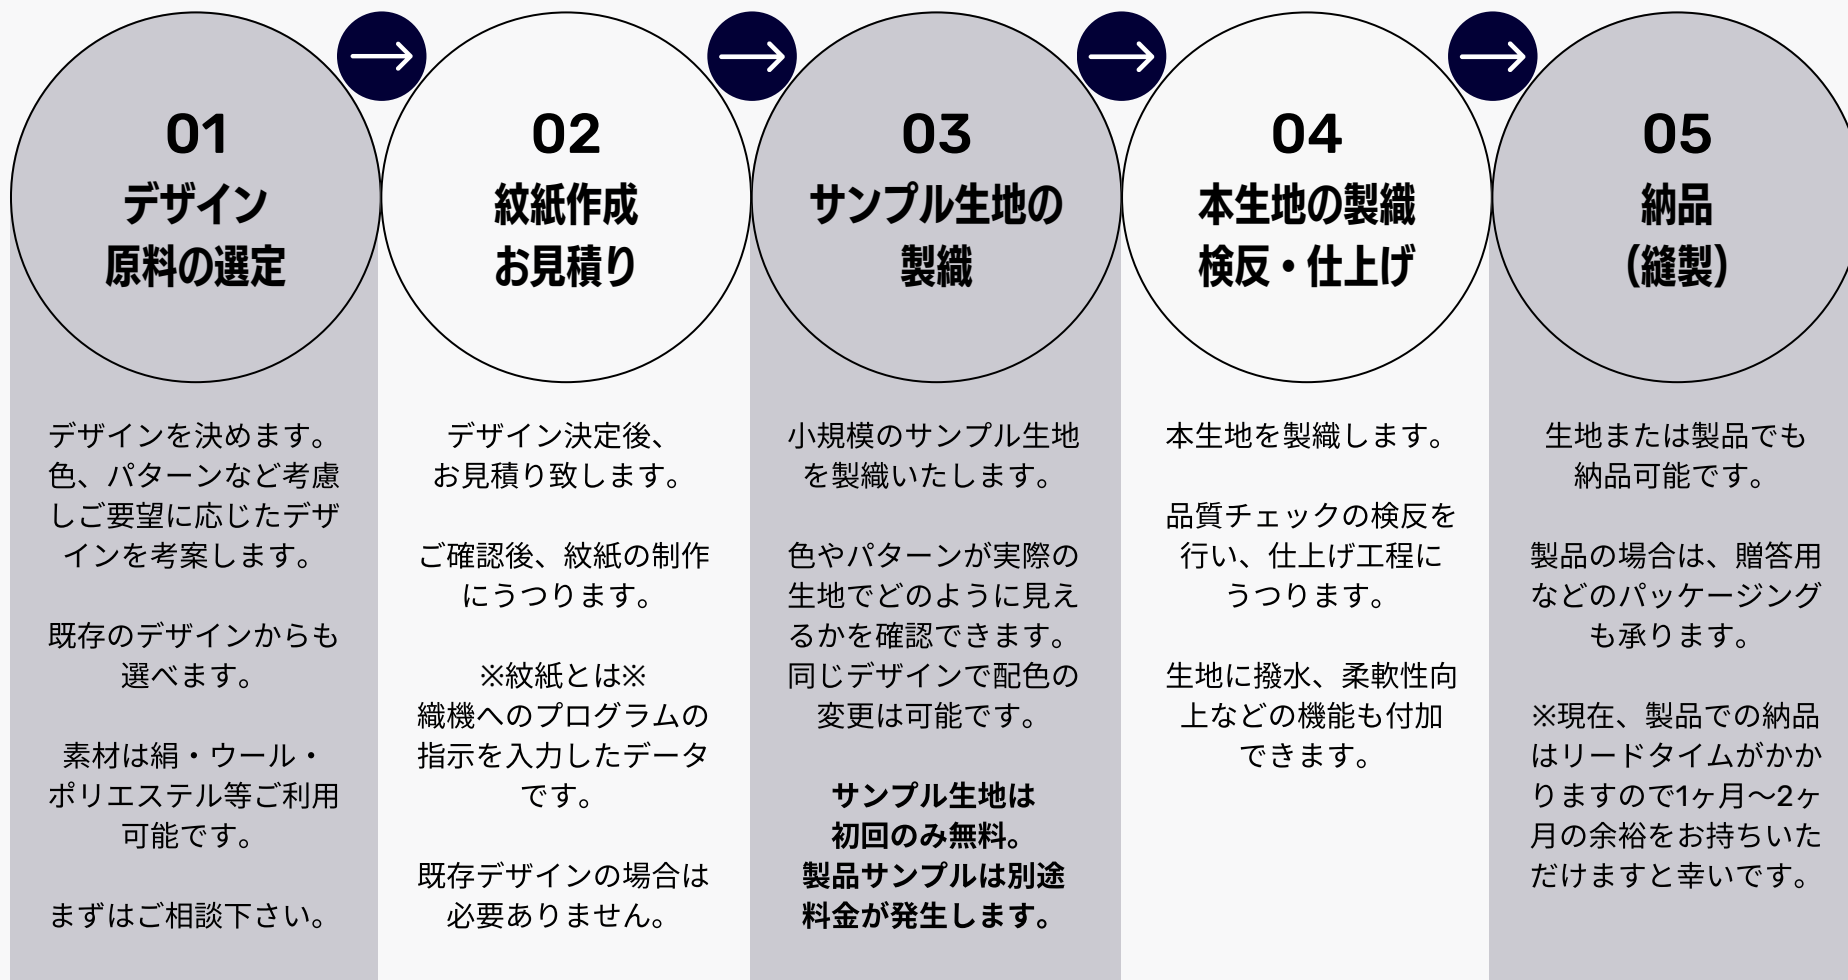

Project Process

リードタイム：1ヶ月~2ヶ月 ※状況により変動します。

Project Process

Please feel free to contact us via our inquiry form.

Lead Time: 1 to 2 months *Subject to change based on circumstances.